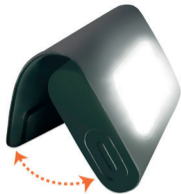

USE TIME

Super Bright	1h (150 Lumen)
75%	2,5h
50%	4h

SOS code flash in case of emergency

- **Clip on** with Magnet for example to a belt, jacket, hat or dog collar.
- Press the power button to turn the light on. Each press switches the mode.

Great add-on to AVANTO Running Belt!

CONTACT US!

Congratulations on the great purchase!
Do you have any questions or would you like to give feedback about the product?
Please send us a message!

Email: support@avantolifestyle.com
www.avantolifestyle.com

MADE IN PRC

- **Recharging:** take the lamp out of the cover and connect to a computer or charger via USB port. It's recommended to turn the power off after use and not let the battery fully drain out to extend battery life.