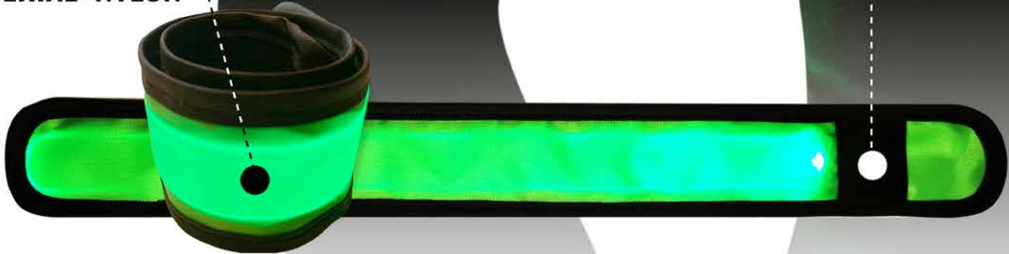

**EASY TO SLAP ON
TO YOUR WRIST,
ARM OR ANKLE**

EXTRA BATTERIES INCLUDED

4 X CR2032 LITHIUM BUTTON BATTERIES

2 PCS   PER PRODUCT

**360° GLOWING
LIGHT**

**LIGHT ALL AROUND
THE BAND**

THREE MODES:

- » FLASHING
- » FAST FLASHING
- » NORMAL

MATERIAL: NYLON

1.6"

14"

Avantolifestyle.com